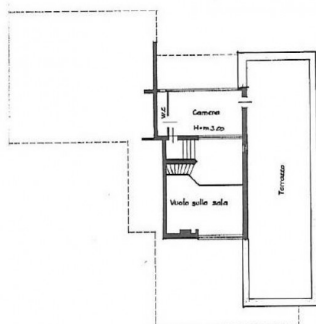

Approximately 500 square meters of retail space, almost entirely on a single level, encompasses refined, bright, and harmonious spaces, where every space is designed to impress. A dramatic internal staircase leads the eye to the upper floor, creating a charming architectural journey.

: 0000-00-00

Floor: Last

Total floors: 4

Lift: Yes

Date of construction: 1930

Current Status: Available after the deed of sale

Terrace: Present, 130 sq.m

Kitchen: Eat-in kitchen

: Yes

PIANO QUARTO

PIANO QUINTO