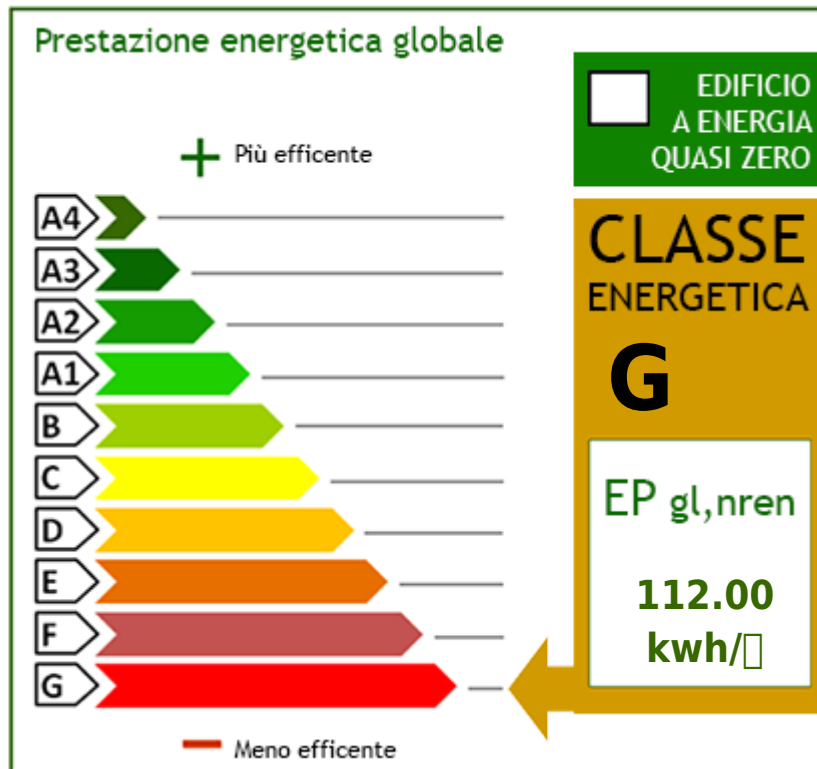

Property Informations

Address: Lungotevere Arnaldo Da Brescia

Zip Code: 196

Bedrooms: 7

Bathrooms: 4

Rooms: 9

Internal condition: Good

---> **data_operazione** <---: 0000-00-00

---> **esclusiva** <---: 1

: 7085.00

: 0000-00-00

Floor: Last

Total floors: 4

Lift: Yes

Date of construction: 1930

Current Status: Available after the deed of sale

Terrace: Present, 130 sq.m

Kitchen: Eat-in kitchen

: Yes