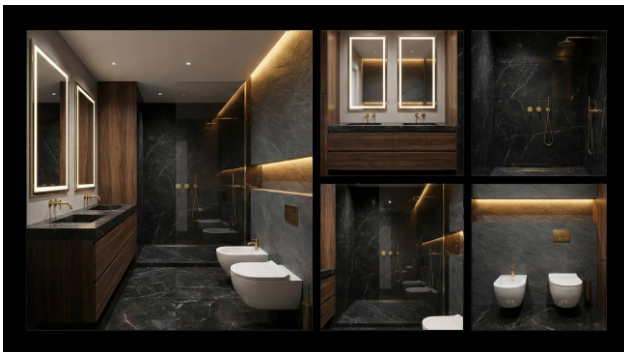

PIANO QUARTO