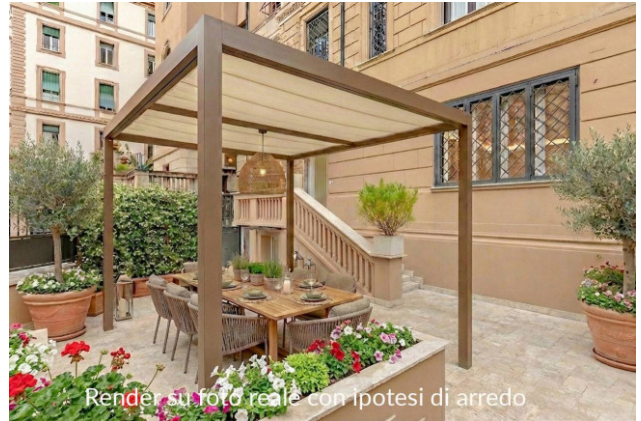

Render su foto reale con ipotesi di arredo