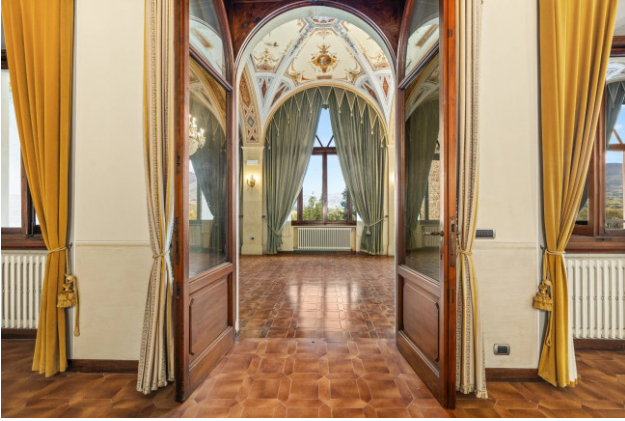

24RE

Via della Vigna Nuova, 16 - Firenze (FI) - Phone number +393496007599
24refirenze@cbitaly.it - <https://www.coldwellbankerluxury.it/en>
VAT 04954530962