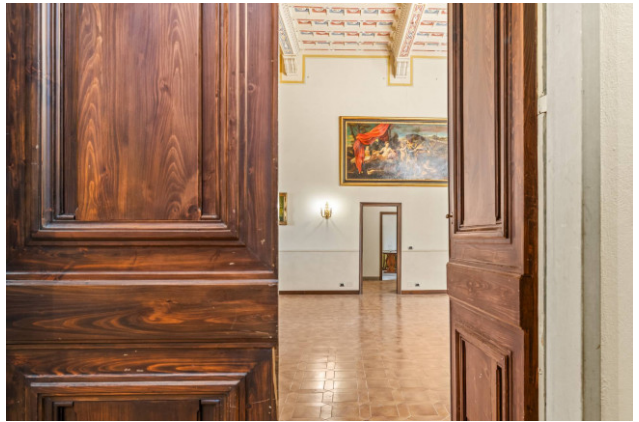

24RE

Via della Vigna Nuova, 16 - Firenze (FI) - Phone number +393496007599
24refirenze@cbitaly.it - <https://www.coldwellbankerluxury.it/en>
VAT 04954530962