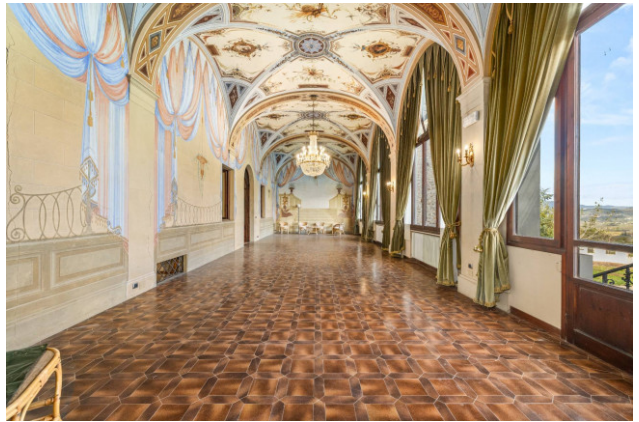

24RE

Via della Vigna Nuova, 16 - Firenze (FI) - Phone number +393496007599
24refirenze@cbitaly.it - <https://www.coldwellbankerluxury.it/en>
VAT 04954530962