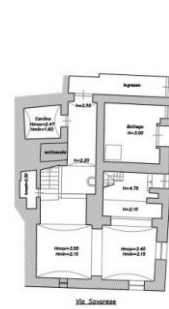

The property, currently used as a summer residence, has two entrances, from the first you enter on the ground floor where in addition to the internal courtyard, we find 2 rooms currently used as a warehouse but originally having a commercial destination, the cellar and an open space living room common to all units but reversible as an independent unit connected via the stairs to 2 large rooms with terrace and bathroom located on the first floor.

From the second entrance through a comfortable independent internal staircase you have access to the two-room apartment consisting of bedroom, living room-kitchen and bathroom. The property is completed by 2 convenient garages located a few meters from the building.

Property Informations

Address: piazza seiano

Bedrooms: 4

Bathrooms: 4

Rooms: 10

Internal condition: Good

--- data_operazione **----**: 0000-00-00

--- esclusiva **----**: 1

Kitchen: Open kitchen

Garage: for two cars

Pianta Piano terra
scala 1:100

Pianta Piano Primo
scala 1:100

Pianta Piano Secondo
scala 1:100