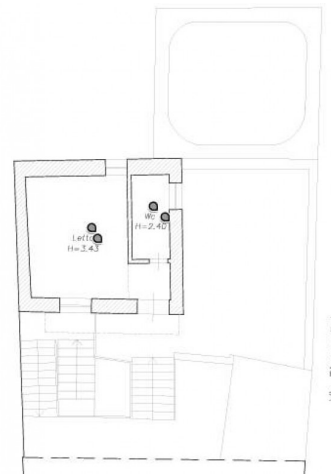

The property, currently used as a summer residence, has two entrances, from the first you enter on the ground floor where in addition to the internal courtyard, we find 2 rooms currently used as a warehouse but originally having a commercial destination, the cellar and an open space living room common to all units but reversible as an independent unit connected via the stairs to 2 large rooms with terrace and bathroom located on the first floor.

From the second entrance through a comfortable independent internal staircase you have access to the two-room apartment consisting of bedroom, living room-kitchen and bathroom. The property is completed by 2 convenient garages located a few meters from the building.

Property Informations

Address: piazza seiano

Bedrooms: 4

Bathrooms: 4

Rooms: 10

Internal condition: Good

--- data_operazione **----**: 0000-00-00

--- esclusiva **----**: 1

Kitchen: Open kitchen

Garage: for two cars

Pianta Piano terra
scala 1:100

Pianta Piano Primo
scala 1:100

Pianta Piano Secondo
scala 1:100